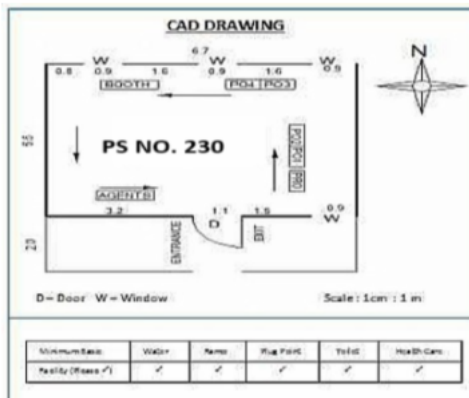

Nazri Naksha

Google Map View

Polling Station Building Front View

Polling Station Front View

Cad View

Key MAP View