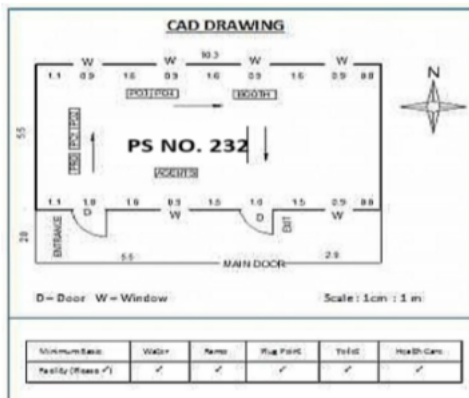

Nazri Naksha

Google Map View

Polling Station Building Front View

Polling Station Front View

Cad View

Key MAP View