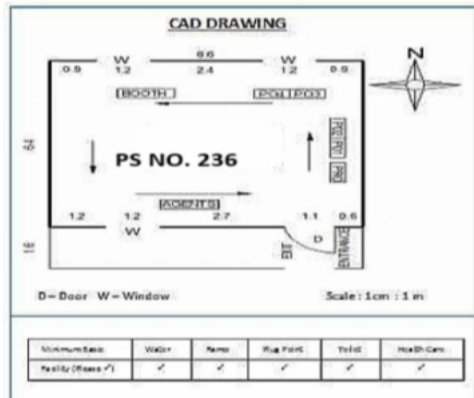

Nazri Naksha

Google Map View

Polling Station Building Front View

Polling Station Front View

Cad View

Key MAP View