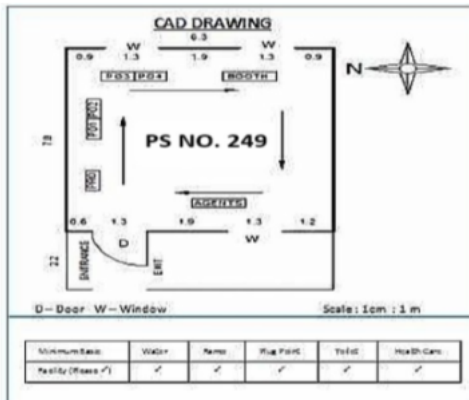

Nazri Naksha

Google Map View

Polling Station Building Front View

Polling Station Front View

Cad View

Key MAP View