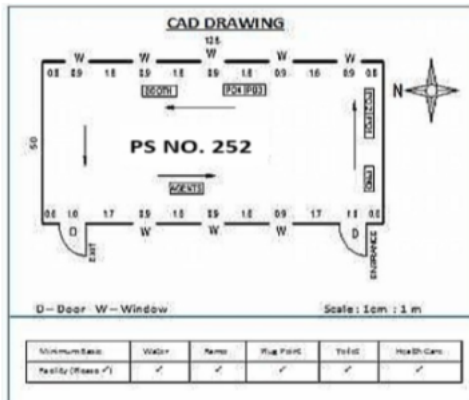

Nazri Naksha

Google Map View

Polling Station Building Front View

Polling Station Front View

Cad View

Key MAP View