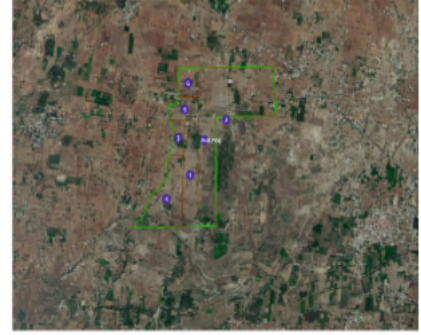

Nazri Naksha

Google Map View