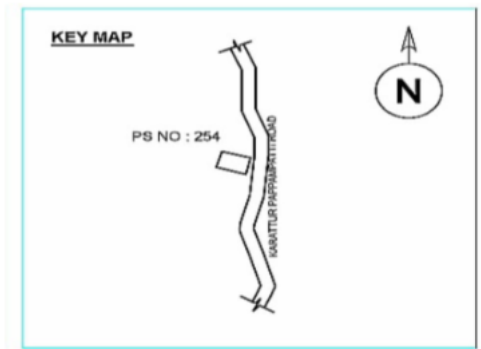

Cad View

Key MAP View

a) Landmarks b) Road names c) Traffic flow

PS - POLLING STATION