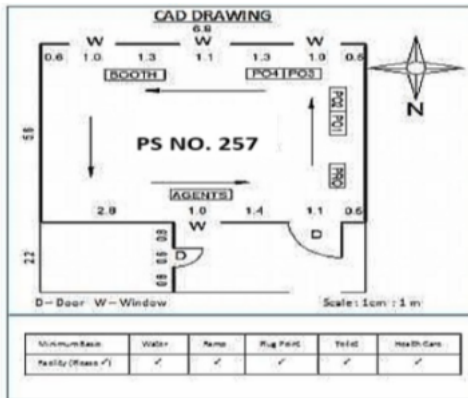

Nazri Naksha

Google Map View

Polling Station Building Front View

Polling Station Front View

Cad View

Key MAP View