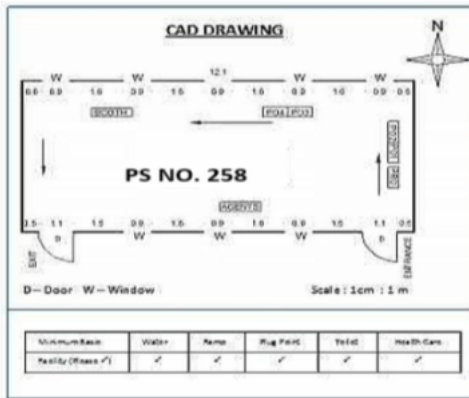

Nazri Naksha

Google Map View

Polling Station Building Front View

Polling Station Front View

Cad View

Key MAP View