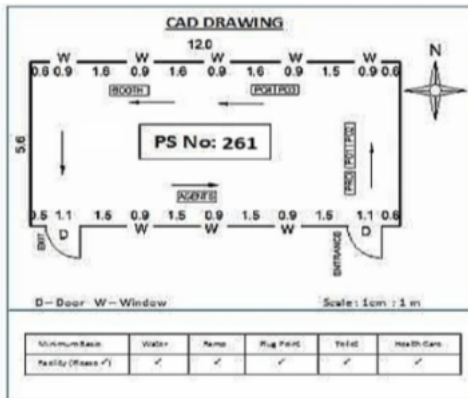

Nazri Naksha

Google Map View

Polling Station Building Front View

Polling Station Front View

Cad View

Key MAP View