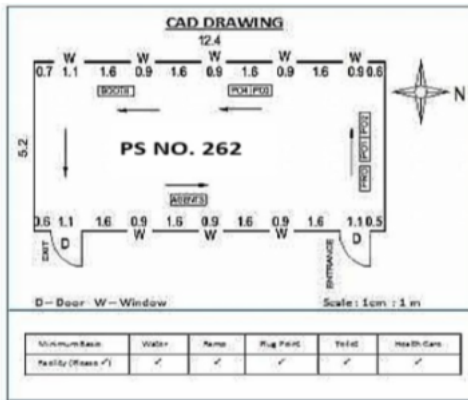

Nazri Naksha

Google Map View

Polling Station Building Front View

Polling Station Front View

Cad View

Key MAP View