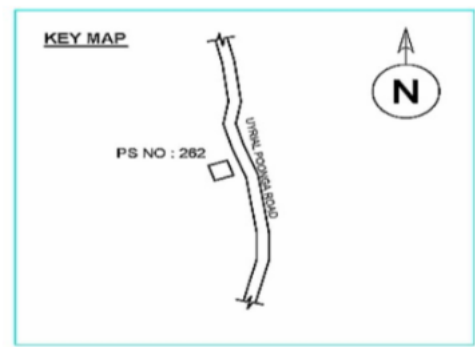

Key MAP View

- a) Landmarks b) Road names **PS** - POLLING STATION
  c) Traffic flow