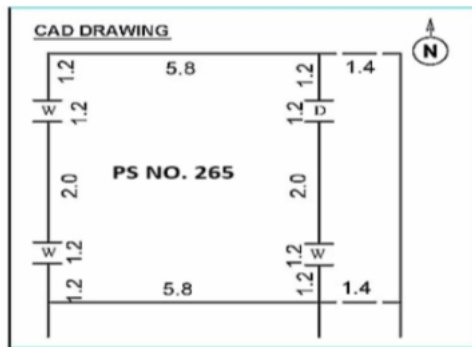

Cad View

Minimum Basic Facility (Please Tick)	Water	Itamp	Plug Point	Toilet	Healthcare
	☒	☒	☒	☒	☒