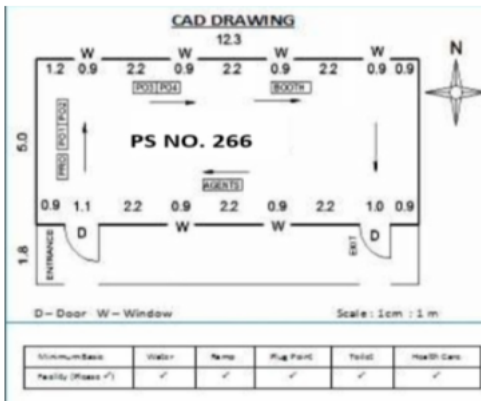

Nazri Naksha

Google Map View

Polling Station Building Front View

Polling Station Front View

Cad View

Key MAP View