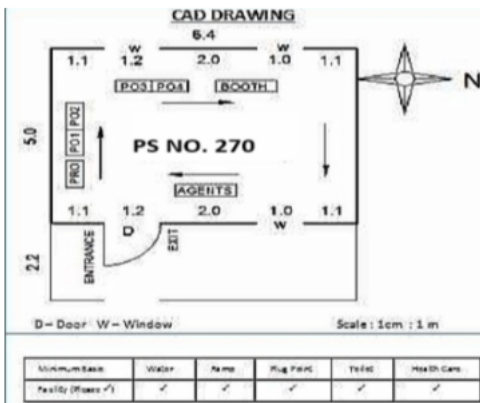

Nazri Naksha

Google Map View

Polling Station Building Front View

Polling Station Front View

Cad View

Key MAP View