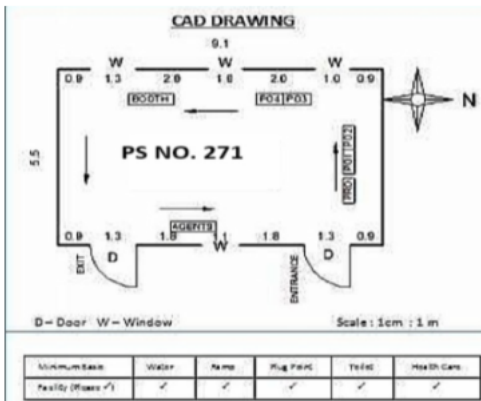

Nazri Naksha

Google Map View

Polling Station Building Front View

Polling Station Front View

Cad View

Key MAP View