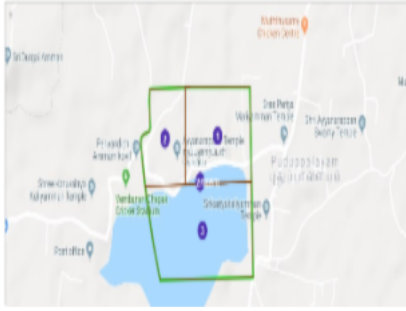

Nazri Naksha

Google Map View