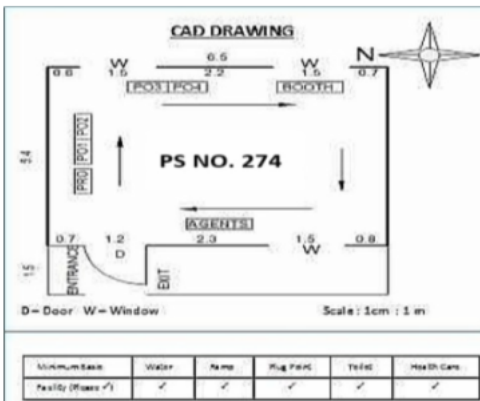

Nazri Naksha

Google Map View

Polling Station Building Front View

Polling Station Front View

Cad View

Key MAP View