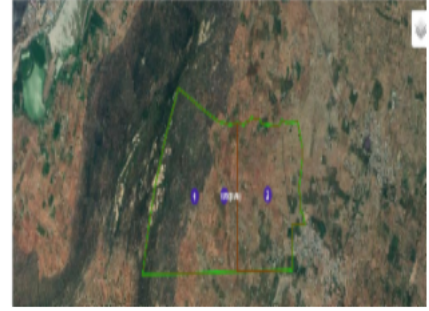

Nazri Naksha

Google Map View