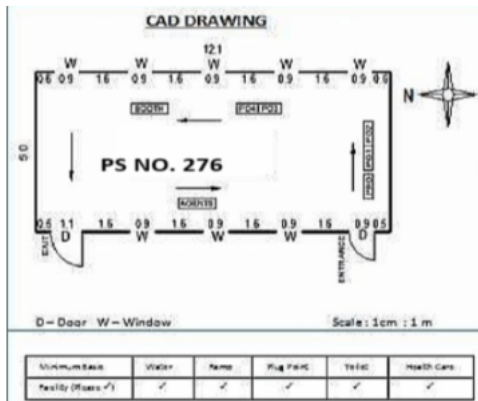

Nazri Naksha

Google Map View

Polling Station Building Front View

Polling Station Front View

Cad View

Key MAP View