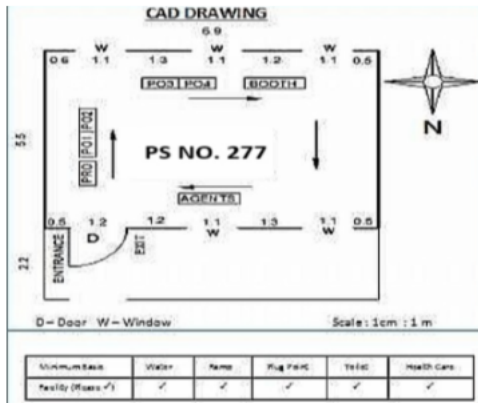

Nazri Naksha

Google Map View

Polling Station Building Front View

Polling Station Front View

Cad View

Key MAP View