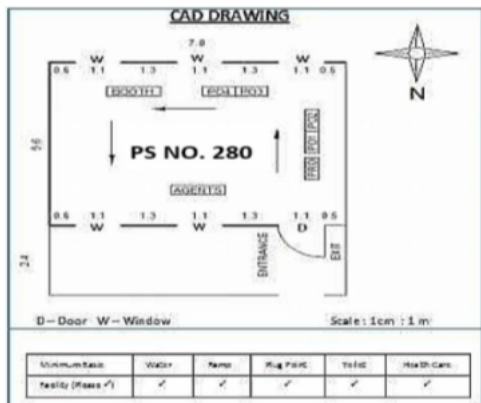

Nazri Naksha

Google Map View

Polling Station Building Front View

Polling Station Front View

Cad View

Key MAP View