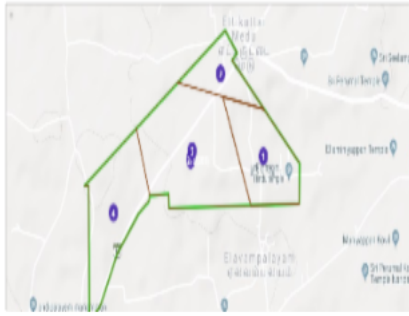

Nazri Naksha

Google Map View