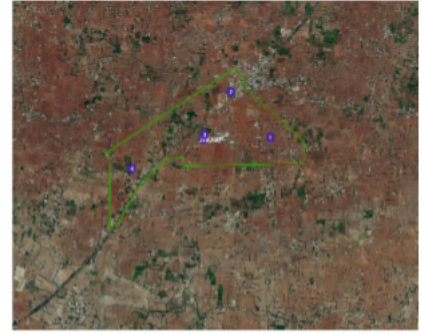

Nazri Naksha

Google Map View