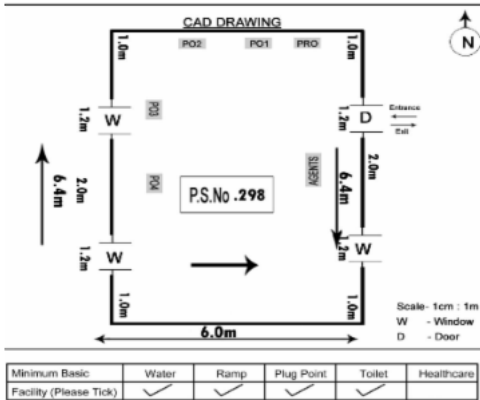

Nazri Naksha

Google Map View

Polling Station Building Front View

Polling Station Front View

Cad View

Key MAP View

a) Landmarks b) Road Names
c) Traffic flow **PS - POLLING STATION**