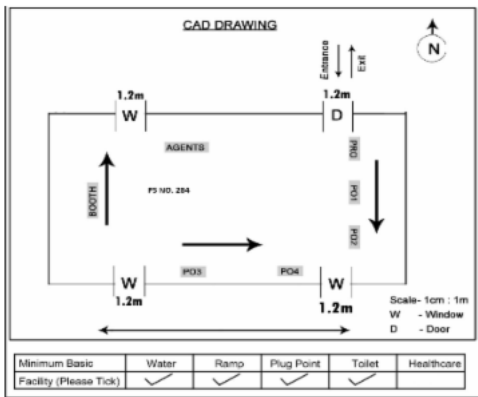

Nazri Naksha

Google Map View

Polling Station Building Front View

Polling Station Front View

Cad View

Key MAP View

- a) Landmarks
- b) Road Names
- c) Traffic flow