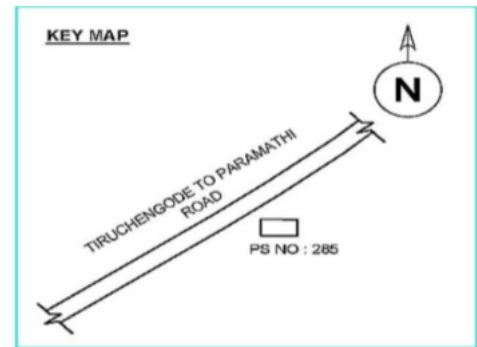

Key MAP View

- a) Landmarks b) Road names **PS** - POLLING STATION
  c) Traffic flow