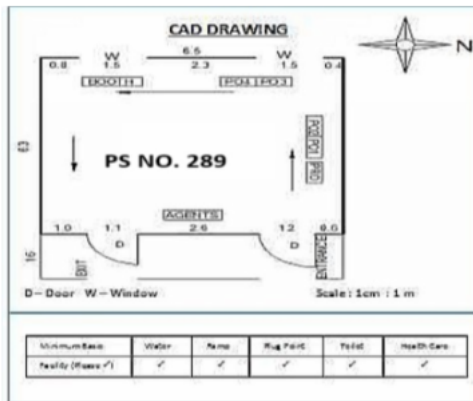

Nazri Naksha

Google Map View

Polling Station Building Front View

Polling Station Front View

Cad View

Key MAP View