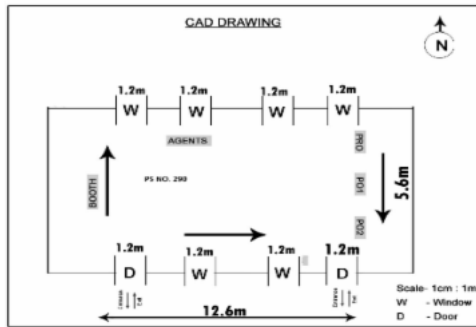

Cad View

Minimum Basic Facility (Please Tick)	Water	Ramp	Plug Point	Toilet	Healthcare
	☒	☒	☒	☒	☐