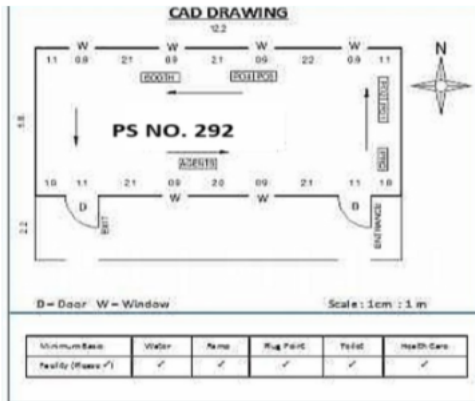

Nazri Naksha

Google Map View

Polling Station Building Front View

Polling Station Front View

Cad View

Key MAP View