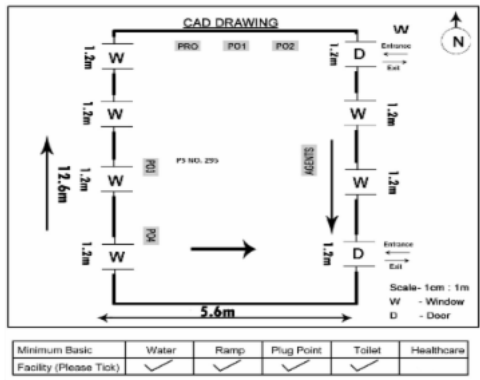

Nazri Naksha

Google Map View

Polling Station Building Front View

Polling Station Front View

Cad View

Key MAP View