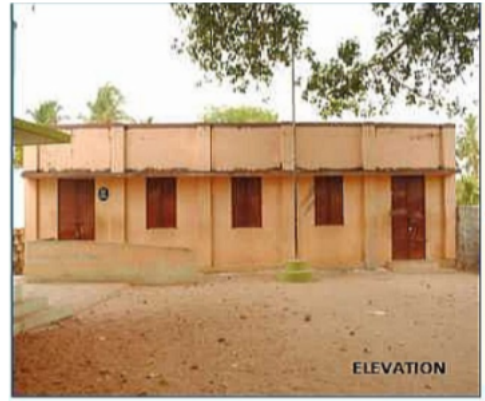

Polling Station Building Front View

Polling Station Front View