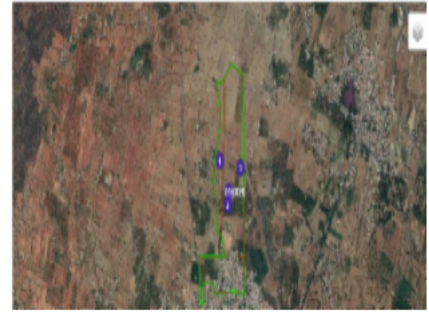

Nazri Naksha

Google Map View