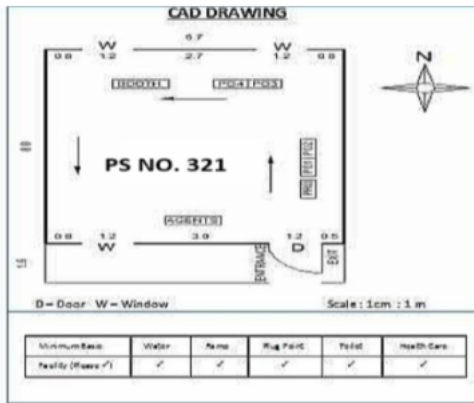

Nazri Naksha

Google Map View

Polling Station Building Front View

Polling Station Front View

Cad View

Key MAP View