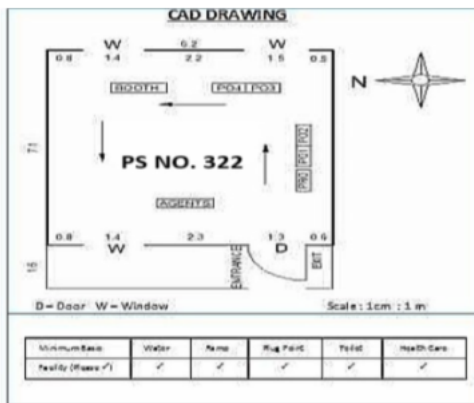

Nazri Naksha

Google Map View

Polling Station Building Front View

Polling Station Front View

Cad View

Key MAP View