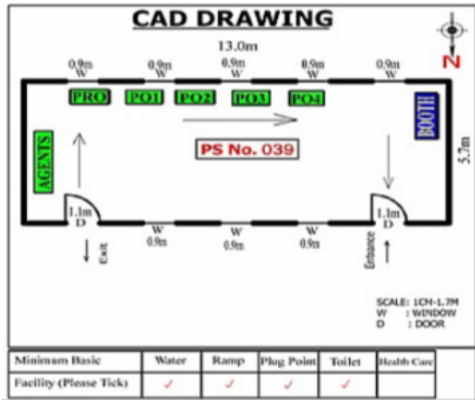

Nazri Naksha

Google Map View

Polling Station Building Front View

Polling Station Front View

Cad View

Key MAP View