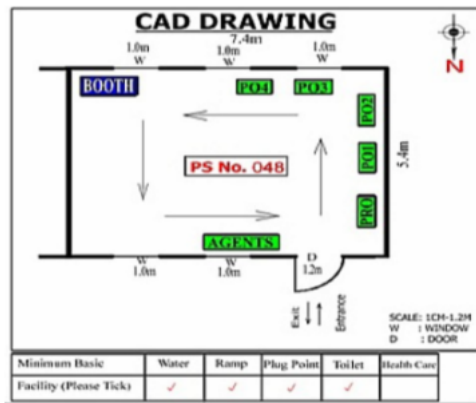

Nazri Naksha

Google Map View

Polling Station Building Front View

Polling Station Front View

Cad View

Key MAP View