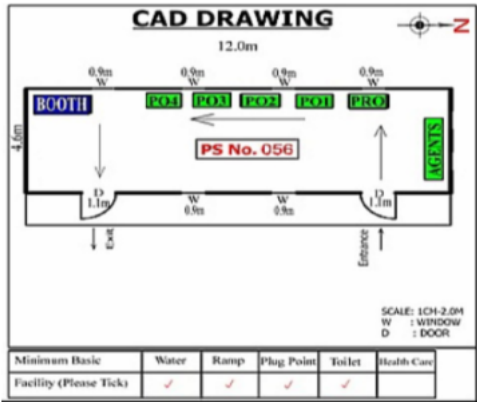

Nazri Naksha

Google Map View

Polling Station Building Front View

Polling Station Front View

Cad View

Key MAP View