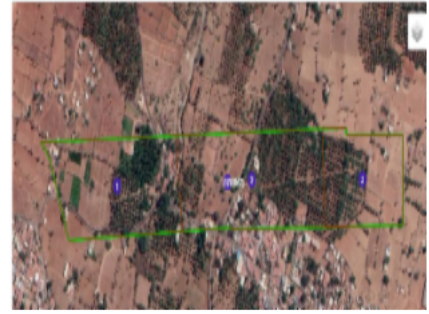

Nazri Naksha

Google Map View