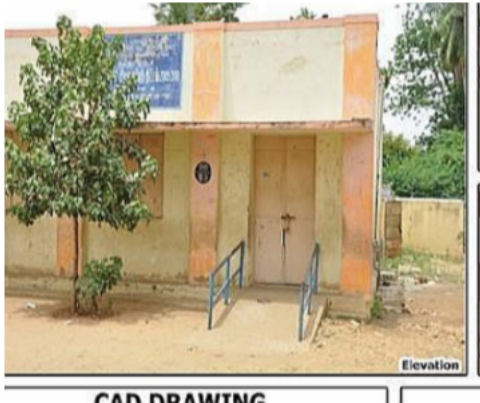

Polling Station Building Front View

CAD DRAWING