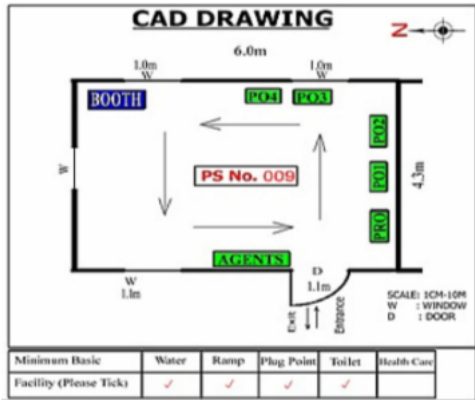

Nazri Naksha

Google Map View

Polling Station Building Front View

Polling Station Front View

Cad View

Key MAP View