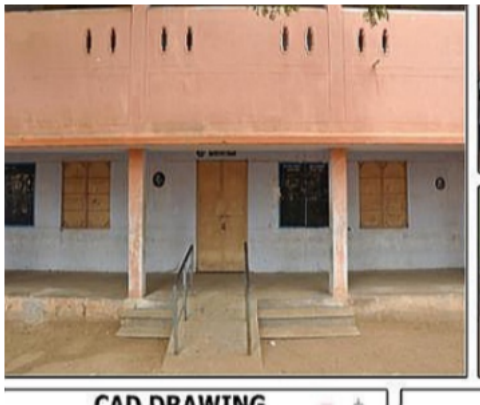

Polling Station Building Front View

Polling Station Front View