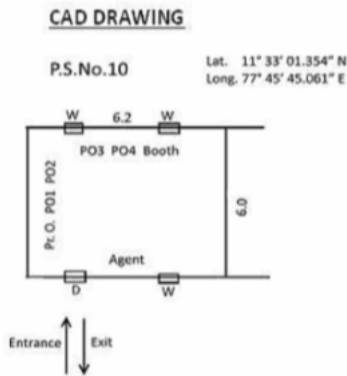

Nazri Naksha

Google Map View

Polling Station Building Front View

Polling Station Front View

Cad View

Key MAP View