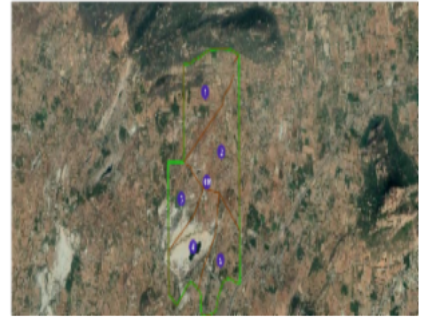

Nazri Naksha

Google Map View