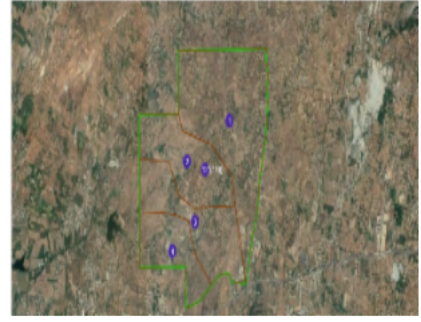

Nazri Naksha

Google Map View