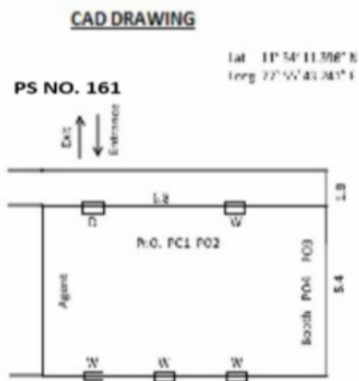

Nazri Naksha

Google Map View

Cad View