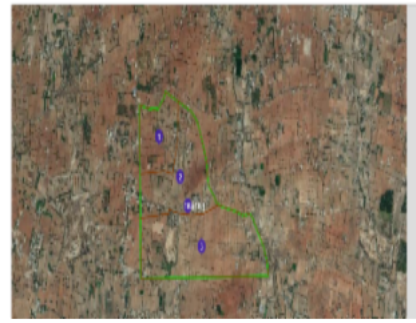

Nazri Naksha

Google Map View