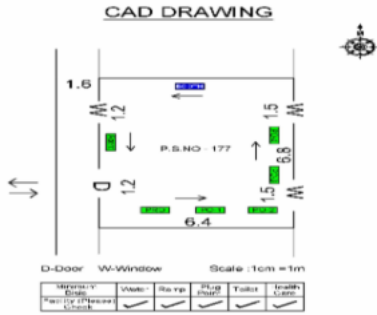

Nazri Naksha

Google Map View

Polling Station Building Front View

Polling Station Front View

Cad View

Key MAP View