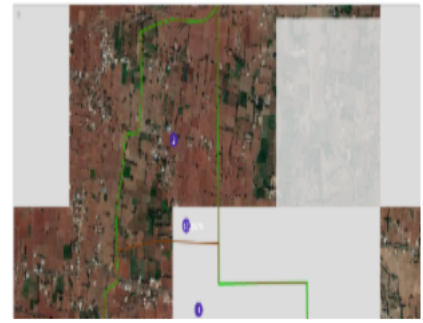

Nazri Naksha

Google Map View