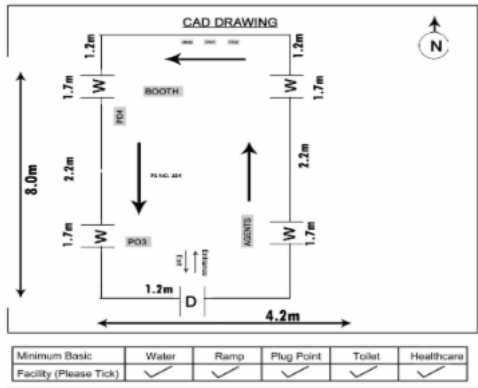

Nazri Naksha

Google Map View

Polling Station Building Front View

Polling Station Front View

Cad View

Key MAP View