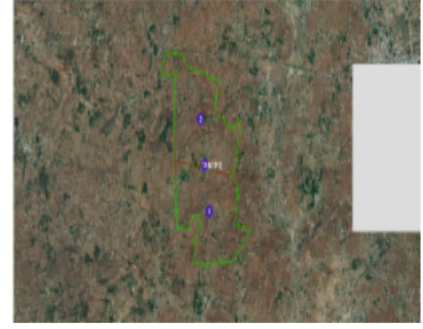

Nazri Naksha

Google Map View