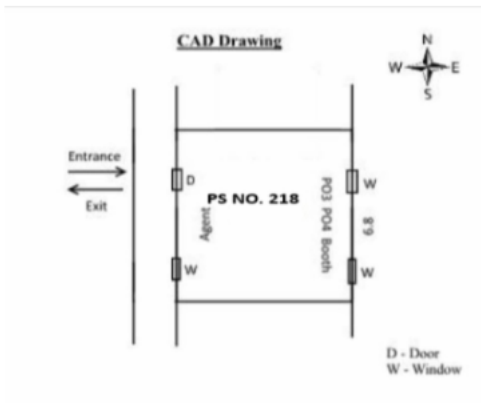

Nazri Naksha

Google Map View

Polling Station Building Front View

Polling Station Front View

Cad View

Key MAP View